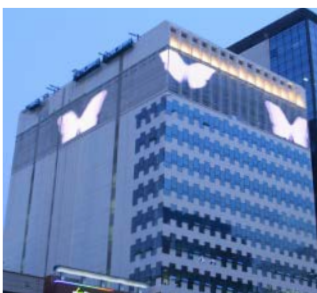

## YBM GangNam Center - Seoul City, South Korea

Situated at the heart of Seoul' s most affluent business district, Korea's premier language institute, the YBM GangNam Center, clearly stands out from the bustling area since the introduction of a unique media façade, which covers two sides of the building during its recent renovation. The installation is one of the award winning projects by B2 Lighting Management who have been honored with the grand prize issued by IPD (International Public Design Exchange Foundation) and Seoul metropolitan government. The content design for the media façade is accomplished collectively by an intellectual community of renowned professors and experts in Korea. They envisioned an art concept comprising image and video sequences to form an abstract expression of meeting and separating, depicting a subtle perception of freedom, life and human nature. Traxon's Mesh RGB proved to be the ideal canvas on which to unveil the mesmerizing concept on the building façade as flexibility in installation and the media palette's coherence to the existing architecture were extremely important. Mesh RGB realized the wall-spanning media experience without obstructing or reconfiguration the landmark building. Luminance of 25cd/m<sup>2</sup> also ensures compliance with the anti-light pollution law. An e:cue Lighting Control Engine fx (LCE-fx) and multiple Video Micro Converters (VMCs) are conveniently daisy-chained to convert the entire video signal to LED pixels, and choreograph the installations dynamic content. As an additional bonus, Traxon's system offers the flexibility for clients to simply update media content if they want to create new show for future applications. The solution does much more than create an attraction for the building. Communicating intellectual concepts to the community via innovative lighting solution signifies the institution's creative awareness and vision of applying innovative technology when it comes to education.