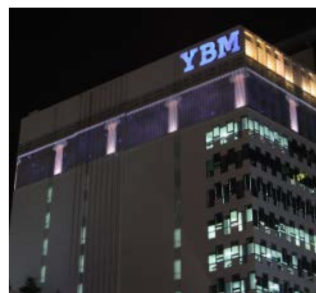

## YBM GangNam Center - Seoul City, South Korea

Situated at the heart of Seoul' s most affluent business district, Korea's premier language institute, the YBM GangNam Center, clearly stands out from the bustling area since the introduction of a unique media façade, which covers two sides of the building during its recent renovation. The installation is one of the award winning projects by B2 Lighting Management who have been honored with the grand prize issued by IPD (International Public Design Exchange Foundation) and Seoul metropolitan government. The content design for the media façade is accomplished collectively by an intellectual community of renowned professors and experts in Korea. They envisioned an art concept comprising image and video sequences to form an abstract expression of meeting and separating, depicting a subtle perception of freedom, life and human nature. Traxon's Mesh RGB proved to be the ideal canvas on which to unveil the mesmerizing concept on the building façade as flexibility in installation and the media palette's coherence to the existing architecture were extremely important. Mesh RGB realized the wall-spanning media experience without obstructing or reconfiguration the landmark building. Luminance of 25cd/m<sup>2</sup> also ensures compliance with the anti-light pollution law. An e:cue Lighting Control Engine fx (LCE-fx) and multiple Video Micro Converters (VMCs) are conveniently daisy-chained to convert the entire video signal to LED pixels, and choreograph the installations dynamic content. As an additional bonus, Traxon's system offers the flexibility for clients to simply update media content if they want to create new show for future applications. The solution does much more than create an attraction for the building. Communicating intellectual concepts to the community via innovative lighting solution signifies the institution's creative awareness and vision of applying innovative technology when it comes to education.