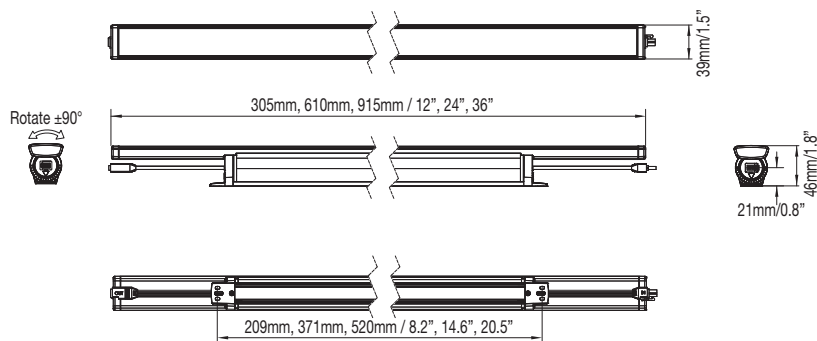

Cove Light AC HO 277V

1. Range is respective to color temperature from 2700K - 4000K, see Photometrics page for details.
2. Refer to Cove Light AC HO Compatible Dimmer List for specific details.
3. Non standard item(s). Please clarify availability with the regional sales office.