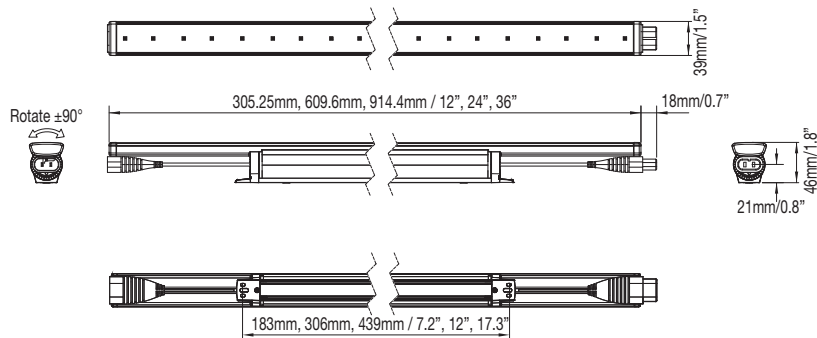

Technical Specifications & Options

BEAM ANGLE					
COLOR	2700K Warm White	3000K Warm White	3500K Warm White	4000K Neutral White	5000K Cold White¹
ENVIRONMENT	Indoor				
TECHNICAL SPECIFICATIONS	CRI:	2700K, 3000K, 3500K, 4000K - 82ra			
	LUMINOUS FLUX¹:	656 - 744 lm/ft			
	EFFICACY¹:	60 - 68 lm/W			
	POWER CONSUMPTION:	Max. 11W			
	OPERATING TEMPERATURE:	-20 to 45°C / -4 to 113°F			
	POWER FACTOR:	≥ 0.9			
	DIMMING²:	Compatible with and controlled by leading/trailing edge phase-cut dimmers			

Cove Light AC HO 120/220-240V