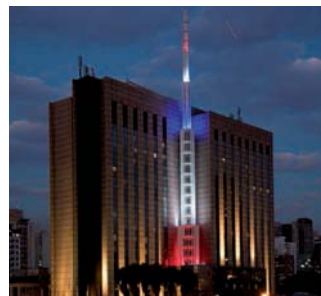

Photography © Alex Salim

SHOWCASE

Hotel Pullman - Ibirapuera - São Paulo, Brazil

When Accor, the world's leading hotel operator, transitioned branding to Pullman at its Ibirapuera Park location, a façade upgrade was in order. Located in a high-end neighborhood in São Paulo, the vision for the up-scale Hotel Pullman was to highlight the façade, particularly the iconic white-iron tower that represents the brand. Traxon Wall Washer Shield AC XB fixtures, in both RGB and Warm White color temperature, were selected by lighting design firm Studio IX to illuminate the façade in warm white, and the tower in various color options. Controlled by an e:cue Butler XT, the lighting display is turned on every day at sunset, and switched off at 2 a.m., with 12 pre-programmed sequences for special occasions, which are easily selected via an e:cue Glass Touch T12. Traxon & e:cue lighting and control systems were selected by Studio IX for their flexibility, and the solution was implemented flawlessly, resulting in a new and improved iconic façade for Hotel Pullman – Ibirapuera.