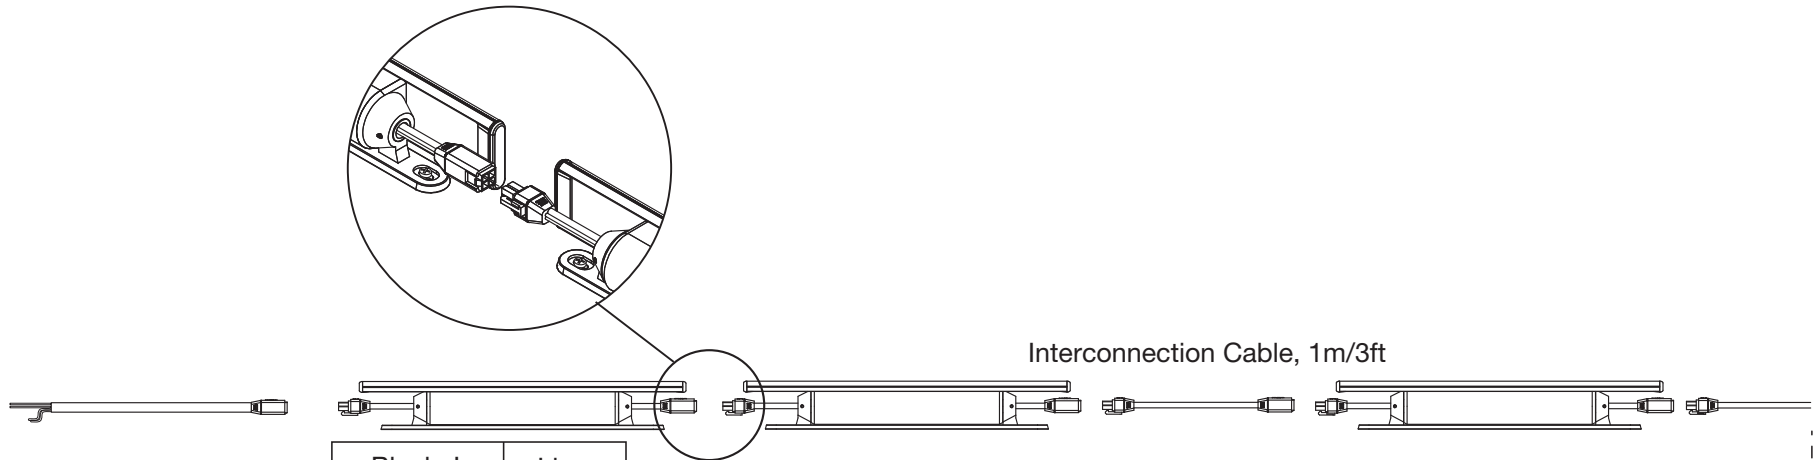

AC 120-277V 
 1-10V dimming

Starter cable, 3m/10ft

Interconnection Cable, 1m/3ft

Black, L	Live
White, N	Neutral
Violet, DIM+	1-10V+
Grey, DIM-	1-10V-

Max. daisy chain length (10ft starter cable)		
LO Version	150ft@120V	300ft@277V
HO Version	100ft@120V	200ft@277V