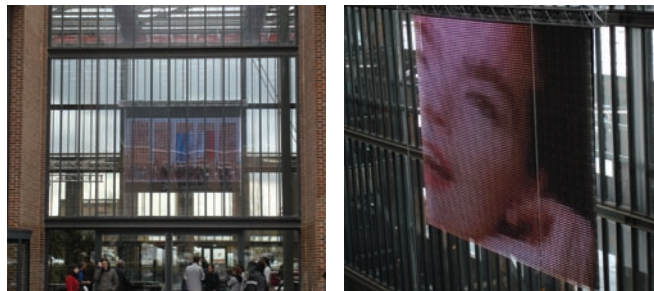

# SHOWCASE

Euratechnologies - Lille, France

Serving as an economic centre for information and communication technologies, the 'Le Blan – Lafont' building is located in one of France's economical cross points, the city of Lille. The project called "EURATECHNOLOGIES" serves as a modern technology hub for companies specialized in cutting edge technologies. Within the building complex, a huge main hall has been designed for encouraging a constant exchange among the occupants. To support the purpose of this special place, a stunning LED screen has been created by Traxon in cooperation with Audio Equipement, one of the leading audio and video equipment installers in France. Using Traxon's award-winning Mesh RGB, a large screen covering 48m<sup>2</sup> has been installed, stretching across the hall's main glass façade. Comprising 78 Mesh units, the semi-transparent media screen replays TV streams, videos, as well as any kind of graphic content. The Traxon Mesh RGB is a versatile system of LED modules, convincing through its unique flexibility and diversity in application. Allowing different control methods and input signals such as DMX and DVI, the Mesh RGB is suitable for any kind of installation where high performance and outstanding design are required. Splendid in effect, the installation represents not only a sophisticated communication tool but also a unique eye-catcher for the building's main hall.

| FEATURED PRODUCT  | METHOD OF CONTROL  | PROJECT DETAILS   |
|---|--|---|
| <br>Mesh RGB | <br>Micro Server | Category: Architectural<br>Location: Lille, France<br>Designer / Architect: Vincent BROSSY<br>Installer: Groupe IEC - Audio Equipement<br>Date: March 2009<br>Traxon contact: Traxon France |