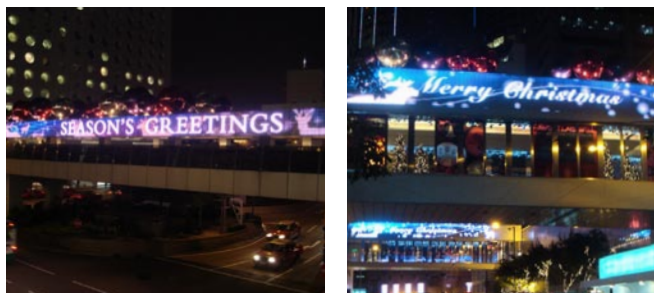

SHOWCASE

The Landmark Skywalks - Hong Kong, China

Traxon Technologies, leading provider in LED lighting systems and solutions, realized one of the largest LED Christmas decorations for this years Christmas wonderland in Hong Kong. Supporting environmental protection, Hongkong Land decided to decorate the five skywalks around the Landmark building in Hong Kong's Central with energy saving though highly efficient LED lighting solutions provided by Traxon. The installation size per bridge vary from a quantity of 40 Mesh units for the 2x13 meter 'Ice House Bridge' to 202 Mesh units installed along the 'Connaught Bridge' with a total length of 63 meter, displaying huge season's greetings and Christmas animations. Traxon's Mesh RGB is a highly versatile, modular system of IP67-rated LED modules with a low profile and an easy mounting. The Mesh units can easily be connected by flexible joints offering a high degree of customization. With its individually controllable pixels Traxon's Mesh RGB can display solid colors, graphics, text, and medium resolution video content from DVI as well as DMX input signals. Together with its flexibility and easy mounting it is the perfect solution for an installation of this kind, turning the five skywalks into an eye-catching Christmas attraction.